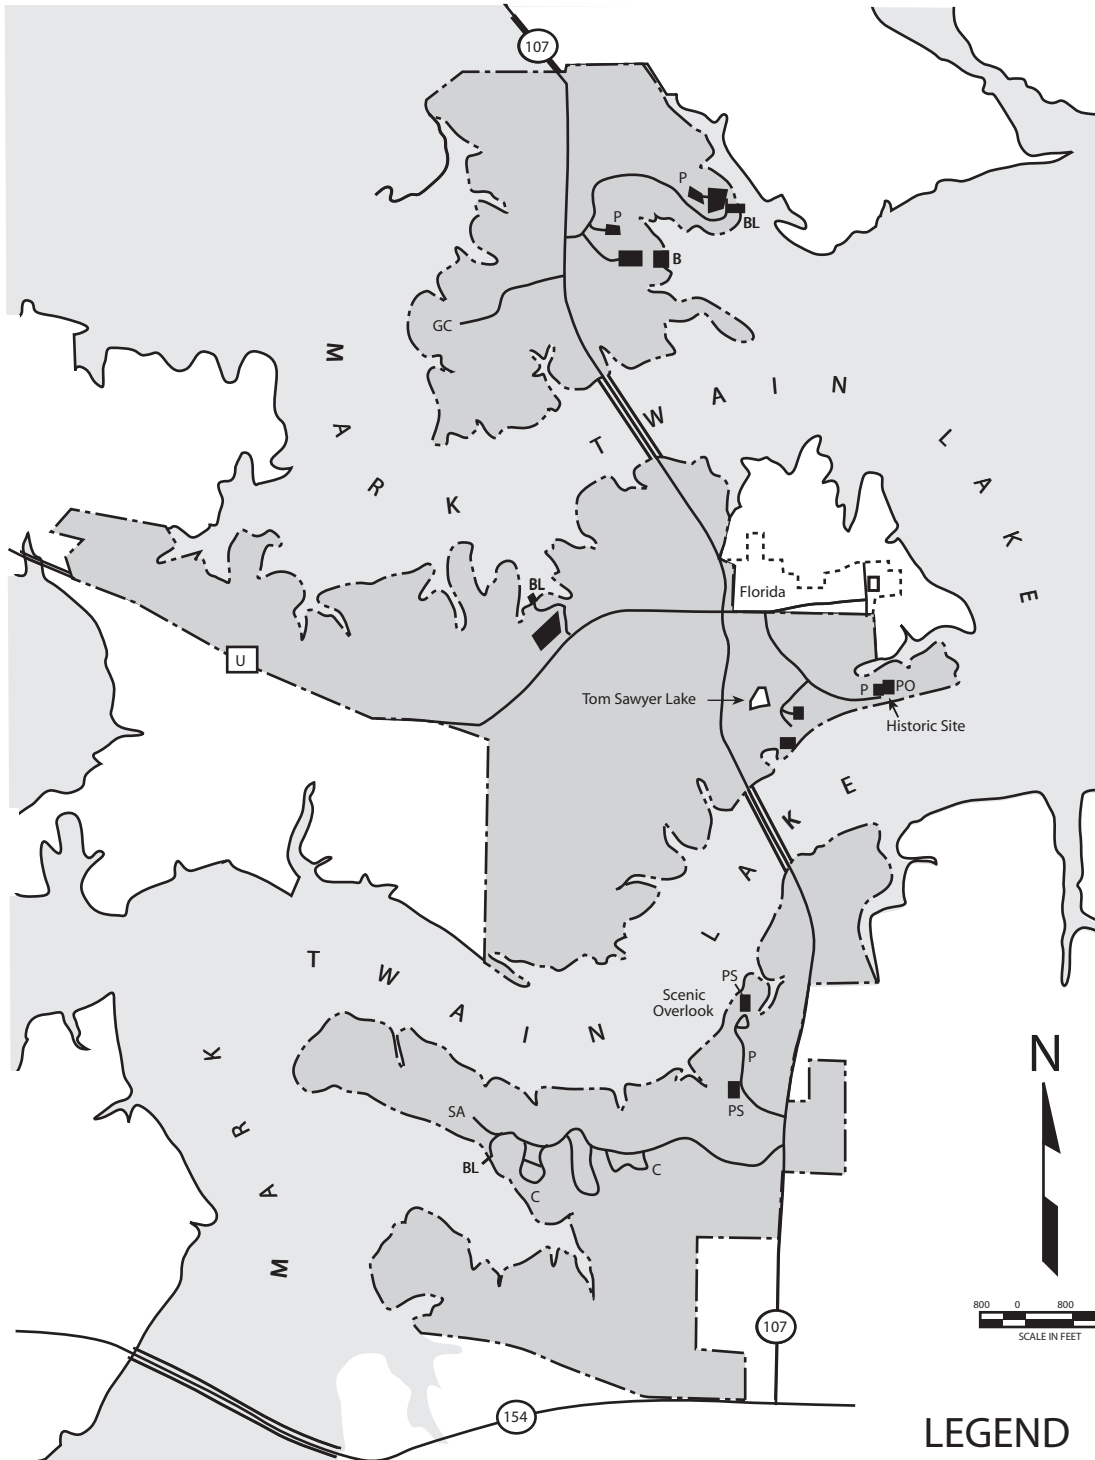

# MARK TWAIN STATE PARK AND HISTORIC SITE

## LEGEND

- B Beach
- BL Boat Launch
- P Picnic Area
- PS Picnic Shelter
- C Camping
- PO Park Office
- GC Group Camp
- SA Scout Area