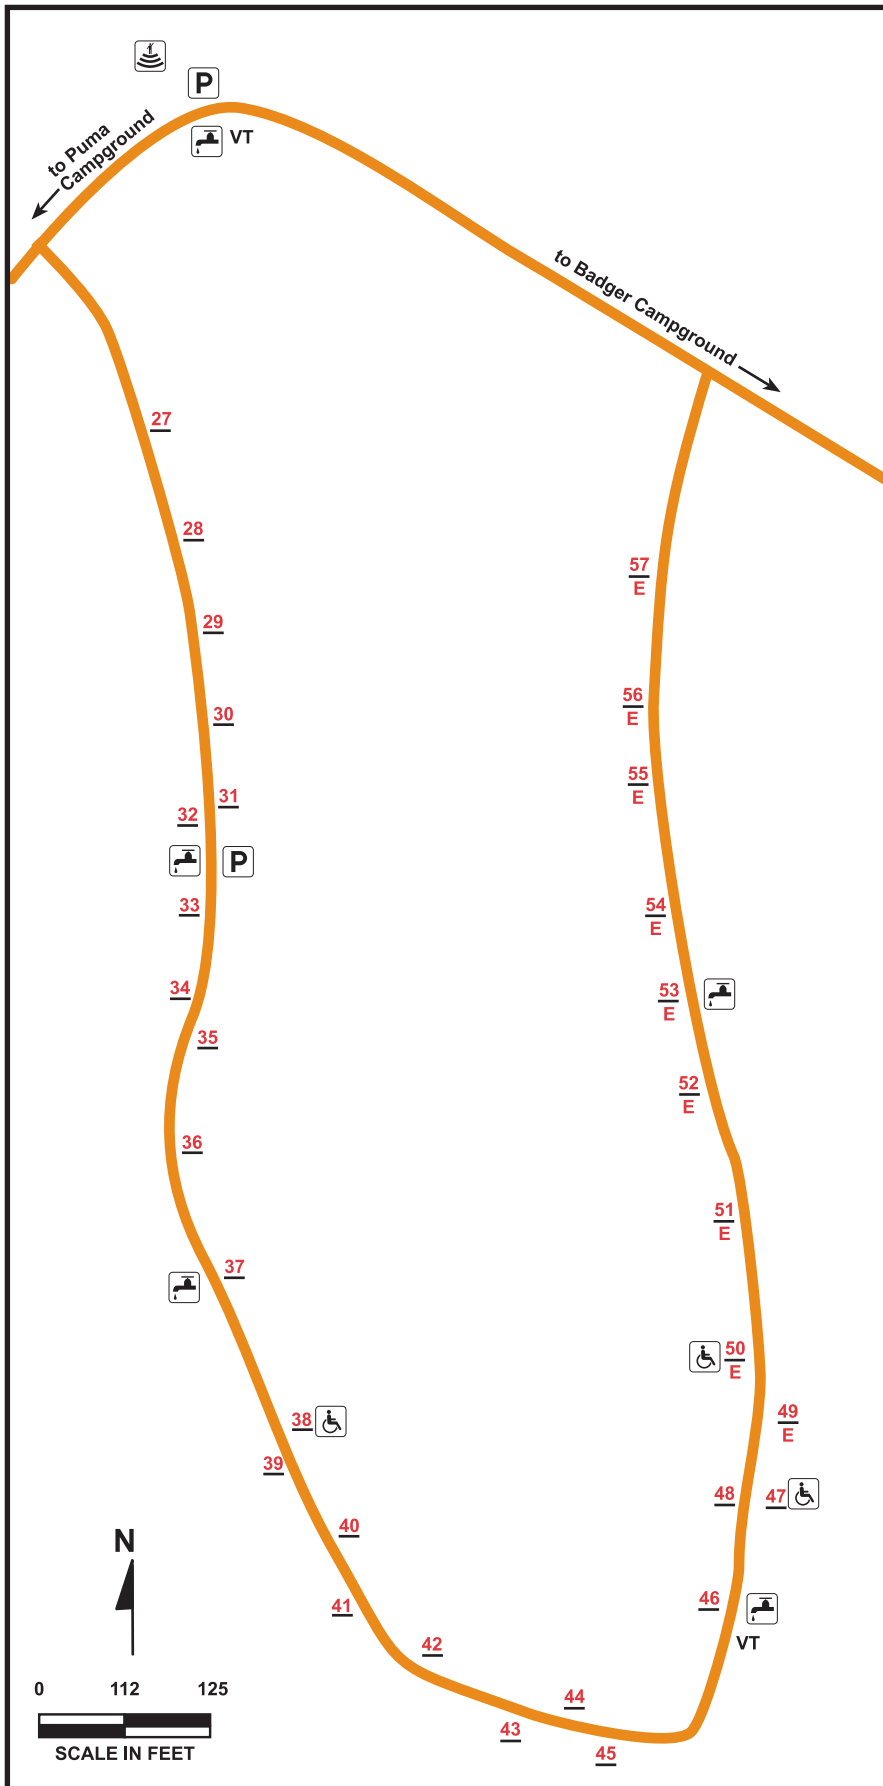

# MARK TWAIN STATE PARK

## Coyote Campground

### LEGEND

- # reservable site
- # basic site
- E electric site
- ♿ accessible
- 🚰 water
- VT vault toilet
- P parking
- 🎪 amphitheater